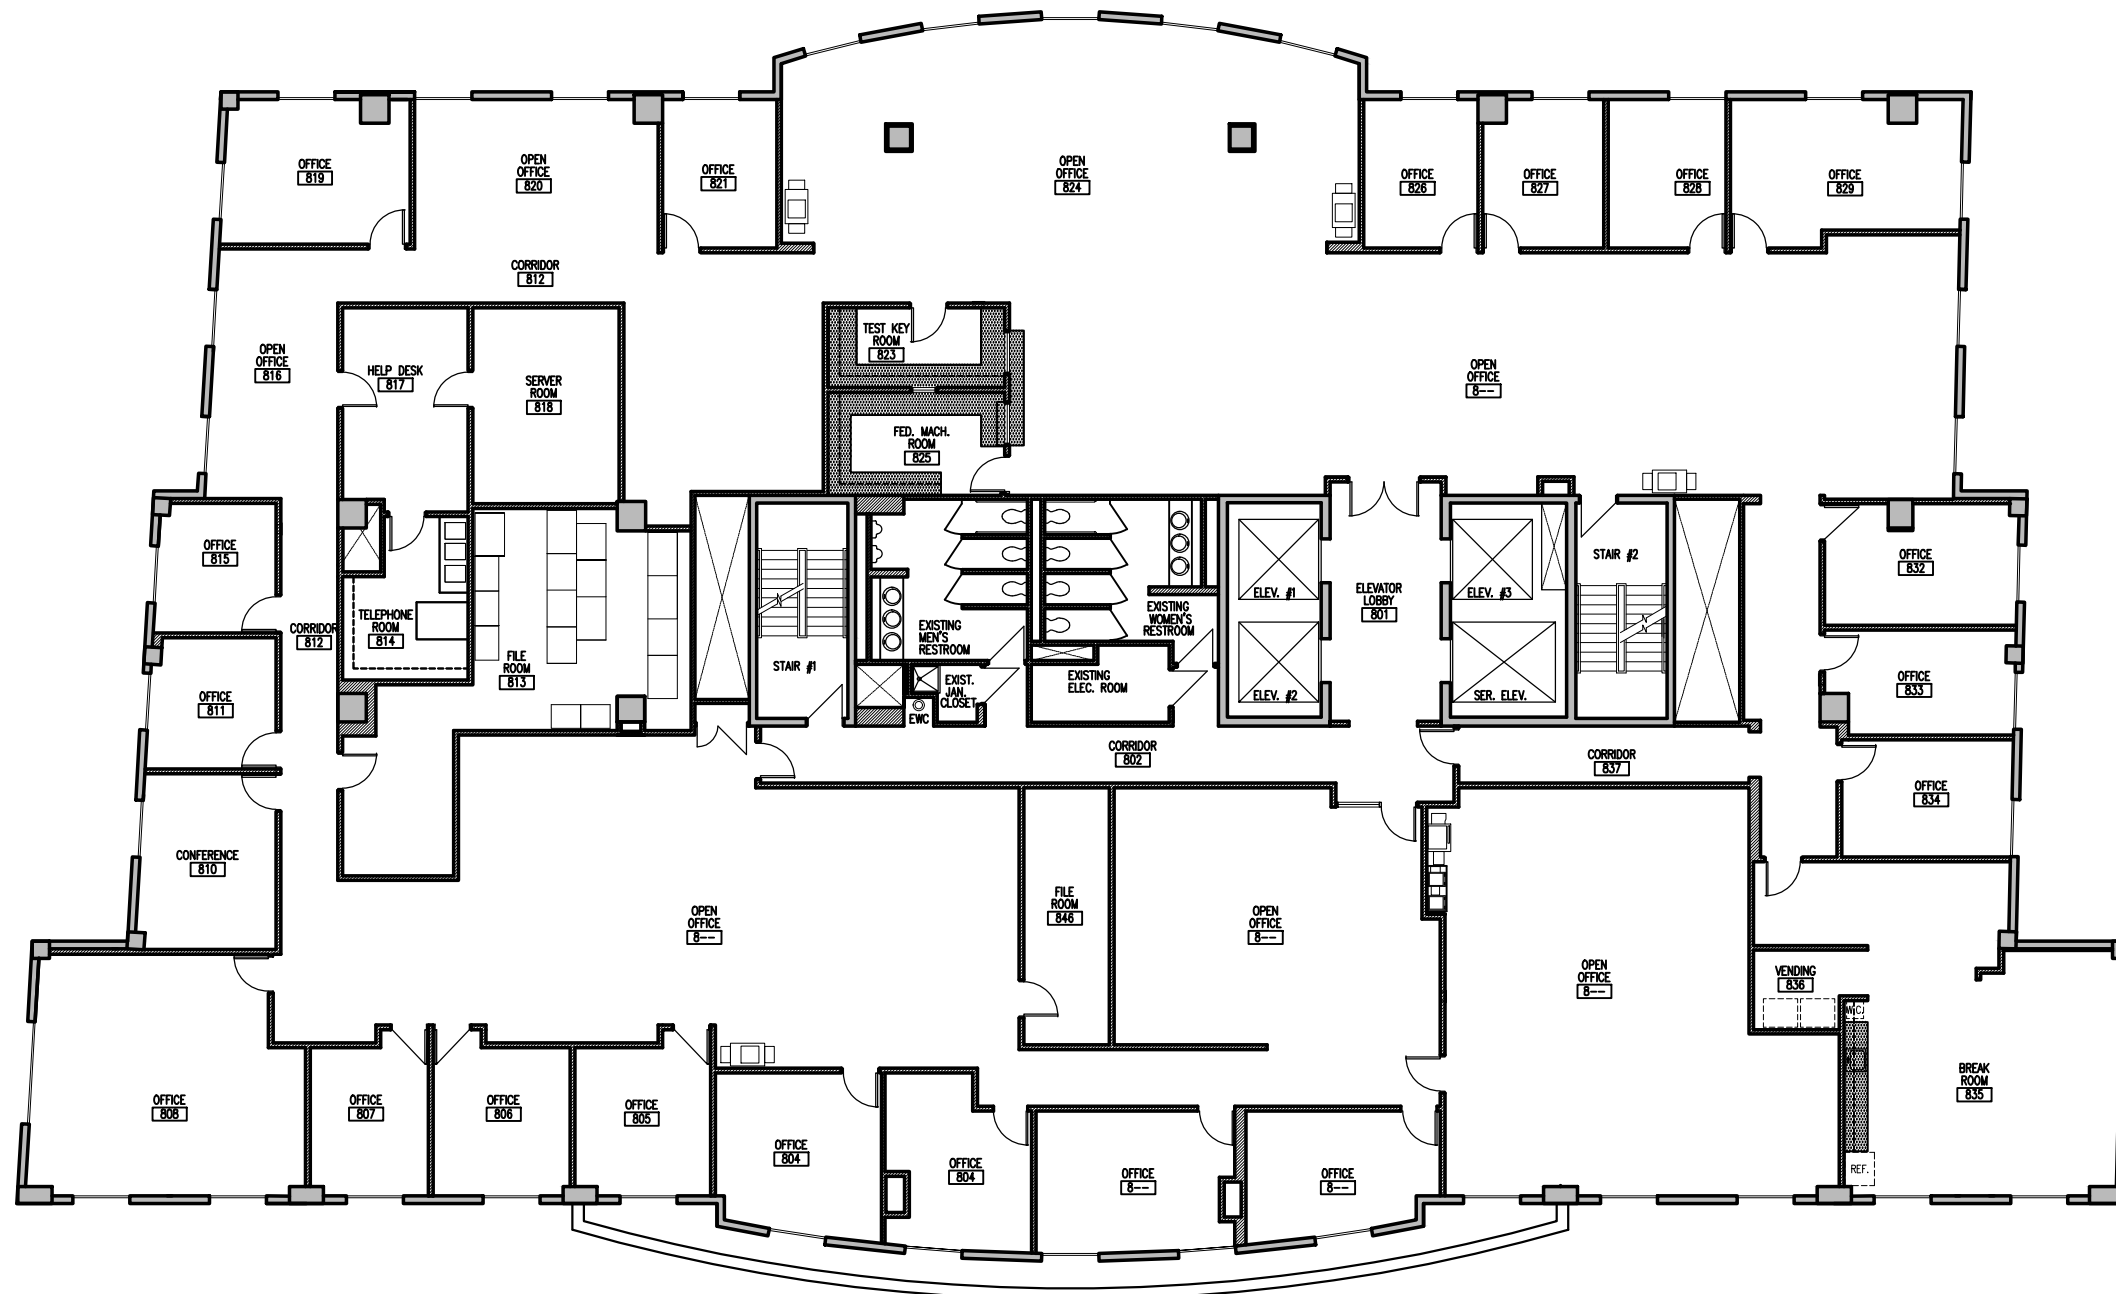

1900 N. Bayshore
Drive - #204-A
Miami, Florida
3 3 1 3 2
305.545.4964

1 AS BUILT PLAN
SK-3 8th FLOOR PLAN

SCALE: 1/16"=1'-0"

PROJECT NO:	1514-00
DRAWN BY:	AM
DATE:	06-09-2021
SCALE:	
SHEET NO:	SK-3