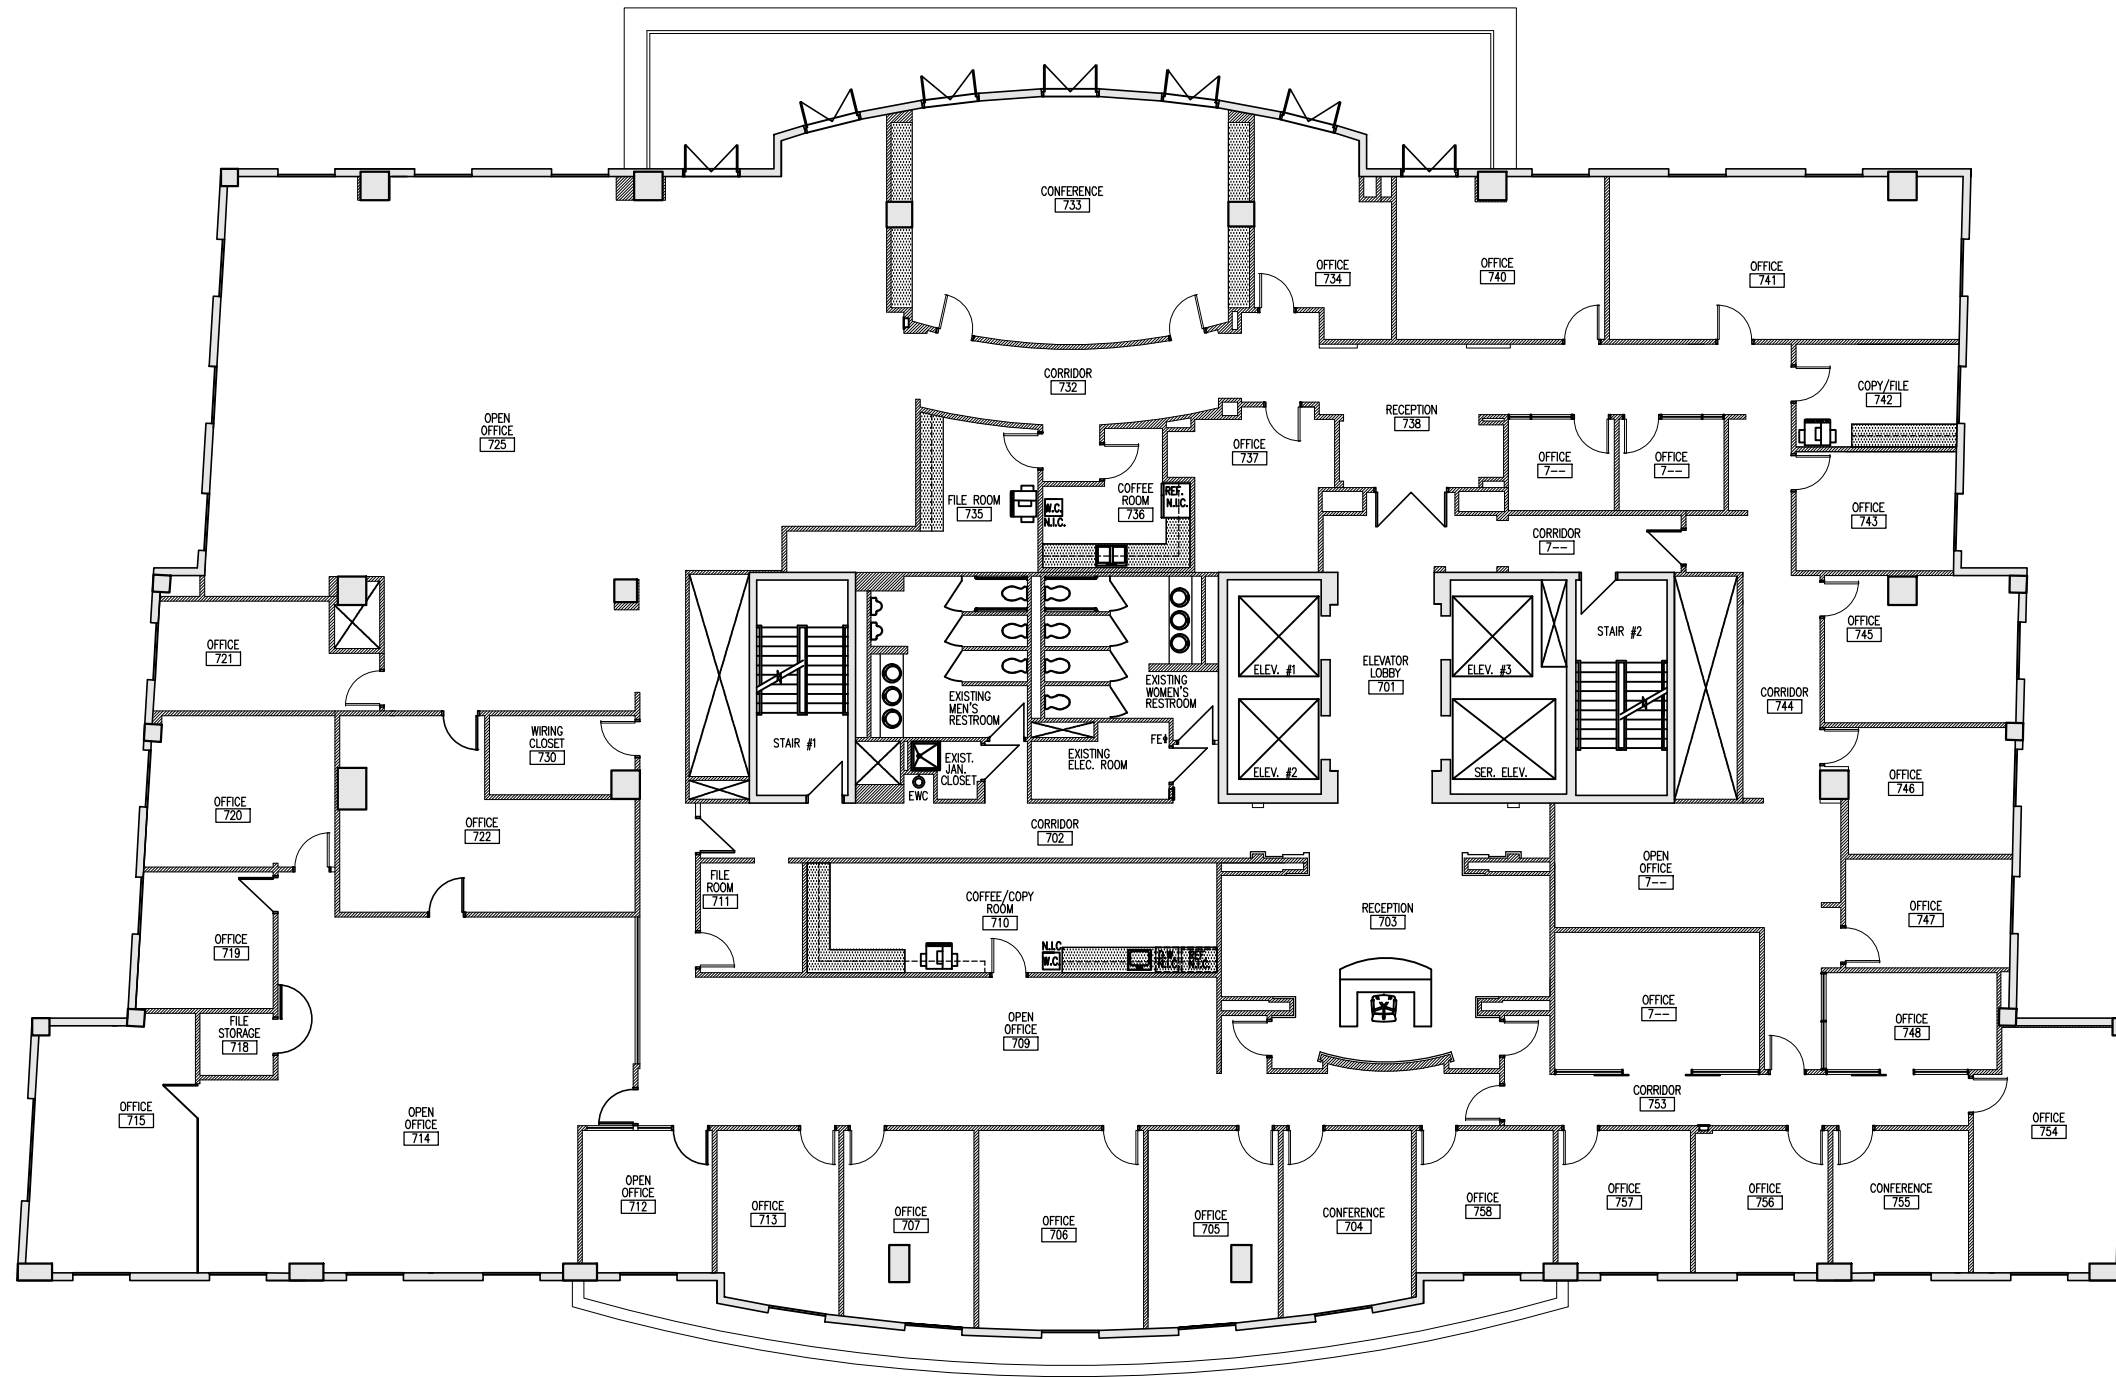

insight
design

1 AS BUILT PLAN
SK-2 7th FLOOR PLAN

SCALE: 1/16"=1'-0"

PROJECT NO:	1514-00
DRAWN BY:	AM
DATE:	06-08-2021
SCALE:	
SHEET NO:	SK-2