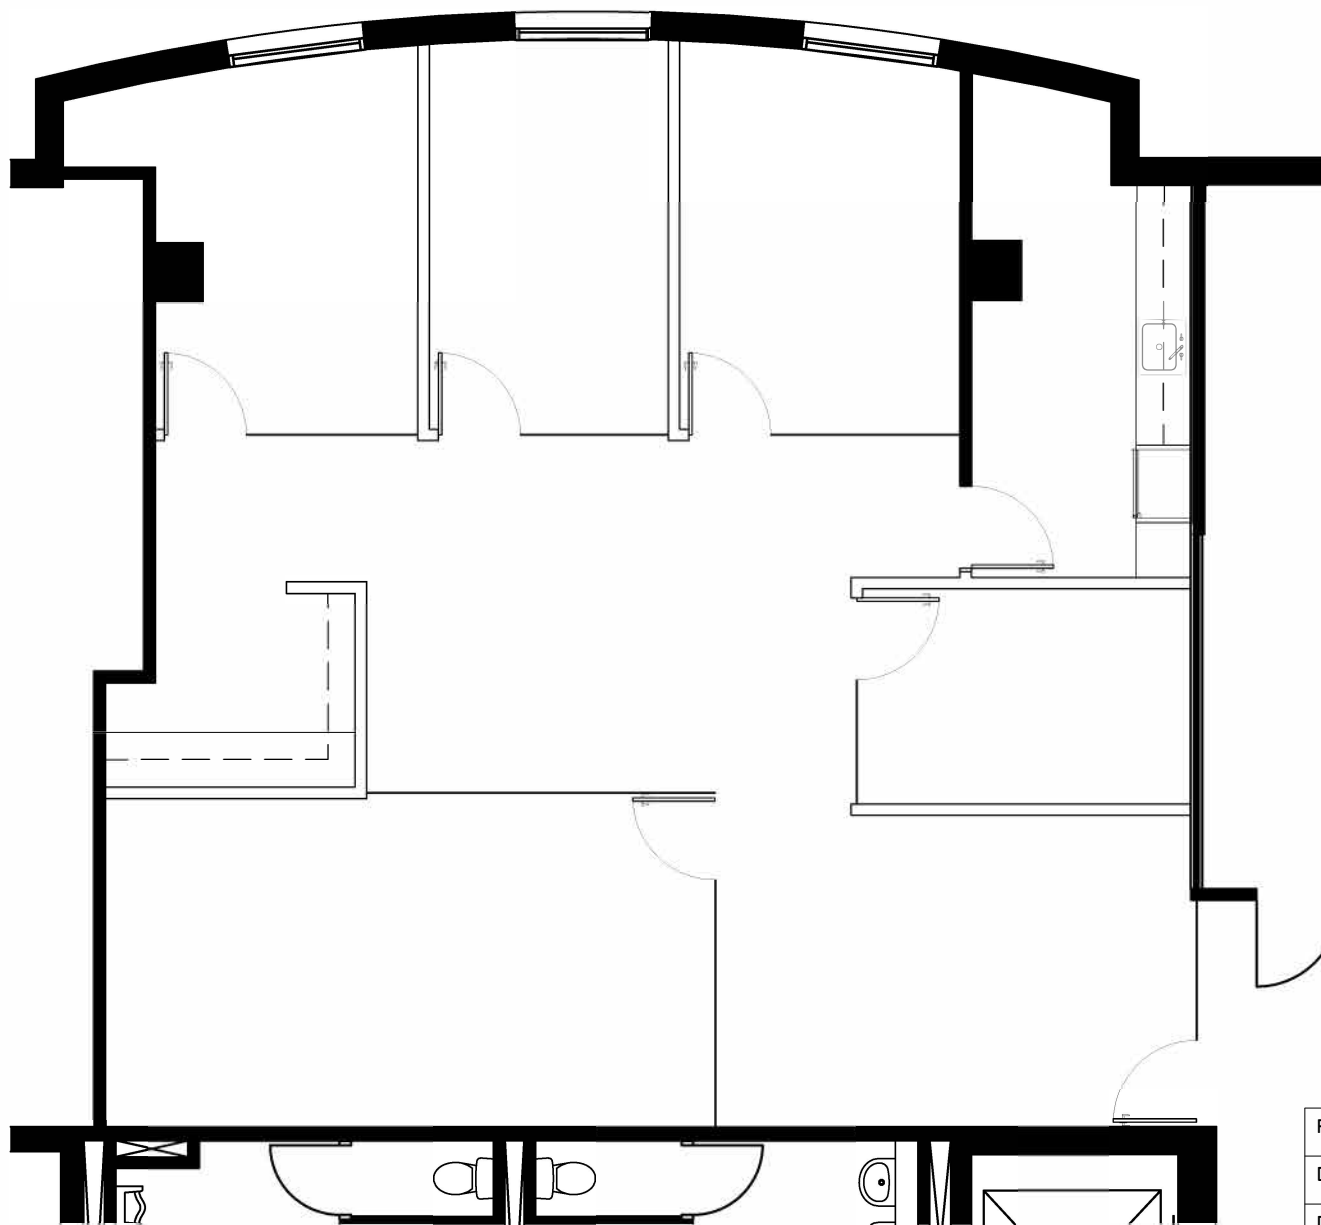

insight
design

2930 Northeast
2nd Court
Miami, Florida
33137
305.545.4964

BAC Colonnade AT 2333 PONCE DE LEON

As-Built Plan / Suite 920

N.T.S.

PROJECT NO:	1514-04
DRAWN BY:	IM
DATE:	
SCALE:	N.T.S.
SHEET NO:	SK-1